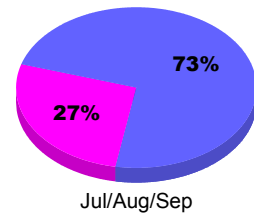

Gender Comparison 2010-2011